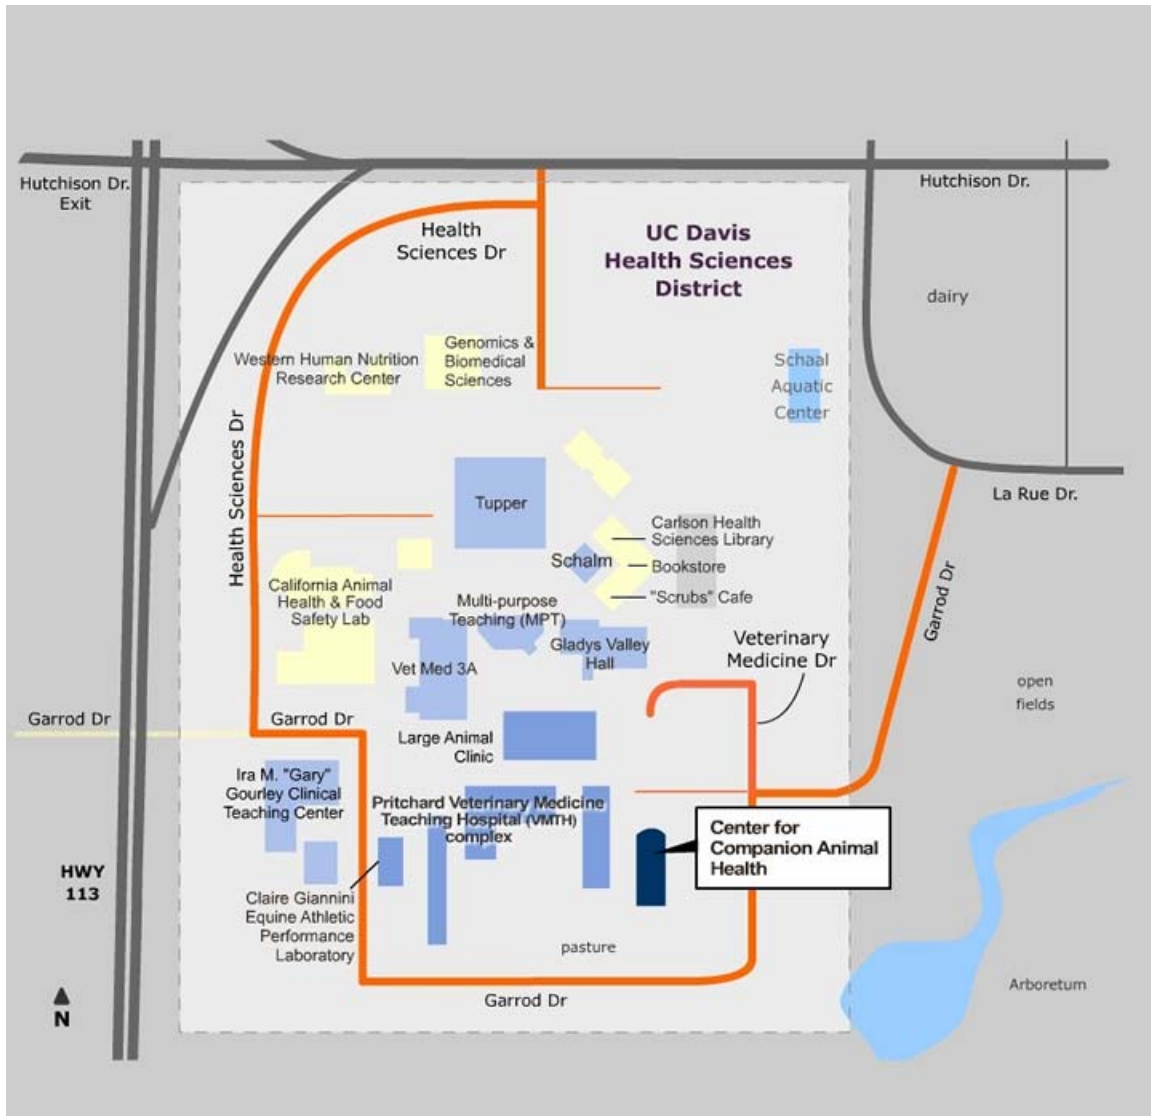

## Center for Companion Animal Health Location and Driving Directions

The Center for Companion Animal Health is located in the Health Sciences District at the University of California, Davis.

### Driving Directions to the CCAH:

Take I-80 to Highway 113 north toward Woodland. Take the Hutchison Drive exit and continue past the first stop light, then turn right on La Rue drive. Turn right on Garrod Drive and continue to the stop sign. Proceed straight ahead from the stop sign and then turn left into parking lot 55 (Lot 55 is on the east side of the CCAH building). Purchase your daily parking permit from the parking kiosk. The fee is currently \$6.00/day, and either cash (dollar bills) or credit cards are accepted at the machine.