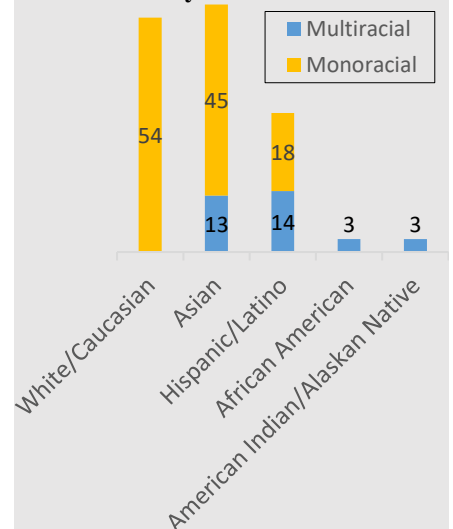

### Areas of Interest Species Specific

Small animal: 55      Mixed animal: 37      Wildlife: 18  
 Avian/exotics: 3      Zoological: 4      Equine: 9  
 Large animal: 3      Small/Equine: 10      Lab animal: 5  
 Food animal: 1      Poultry: 2      Fish: 3

## Demographics

**Average Age:** 23 (age range 20-40)  
**Gender:** \*D-2 M-29 F-119  
 \*Declined to state

**First Generation Students:** 31

### Race/Ethnicity: